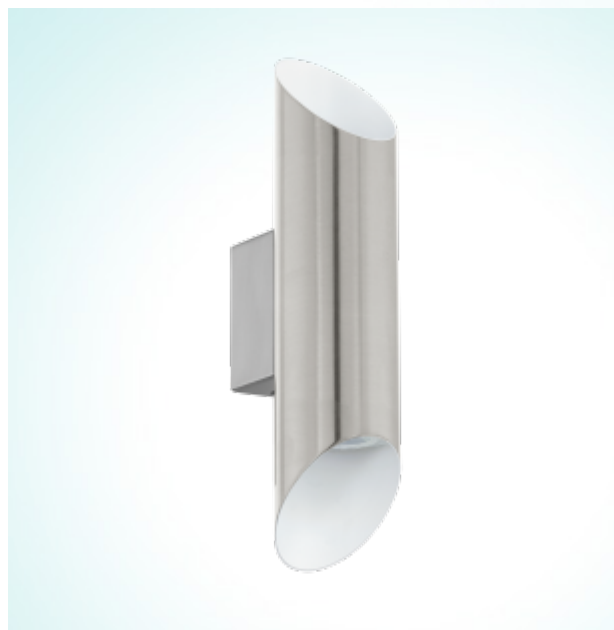

95422

VIEGAS

General Information

Article:	95422
Lighting Type:	wall luminaire
Collection:	Style
EAN Code:	9002759954222

Dimensions

Depth:	65 mm
Height:	280 mm
Overhang:	95 mm
Weight:	0.785 kg

Illuminant

Socket:	GU10
Illuminant:	GU10-LED
Delivery:	incl.
Wattage:	2x 3.3W
Luminous Flux:	2x 240 lm
Luminous Colour:	3000K warm white
Average Lifetime:	15,000 h
Colour Rendering Index:	>80 Ra
Energy Efficiency:	A+
Suitable for:	A++ - E
kWh/1000:	3.00
Info on Recycling:	more Information

Detailed Information

Material & Colour

Enclosure Material:	steel
Enclosure Colour:	satın nickel, shiny white

Technical Information

Protection Rating:	IP20
Protection Class:	1
Line Voltage:	220-240V,50/60Hz
Operation Voltage:	220-240V,50/60Hz

LED

Technical changes reserved